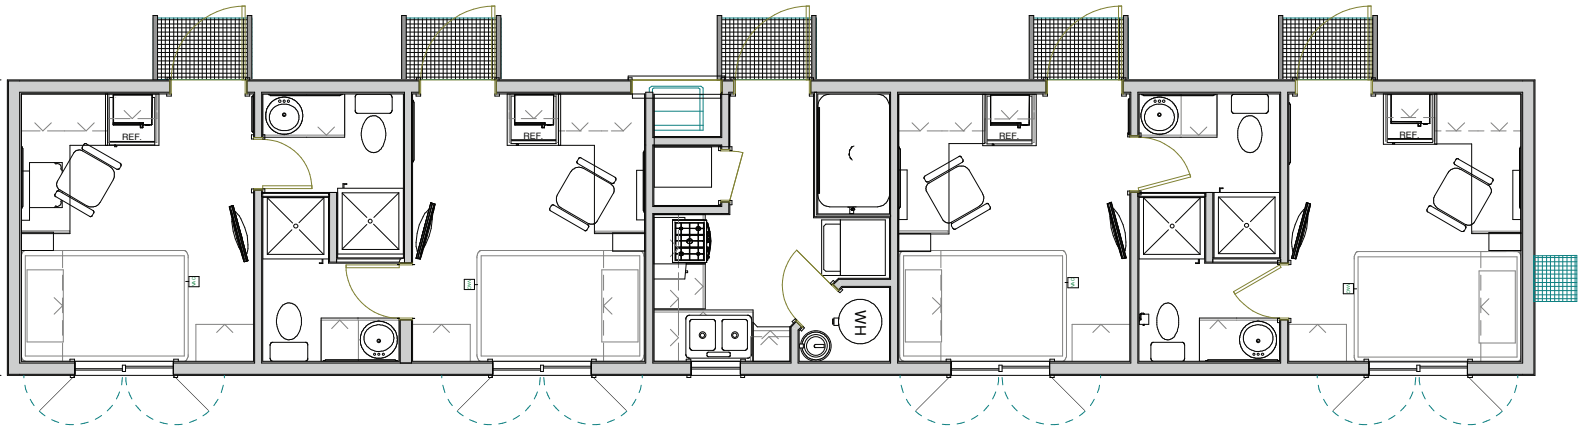

4 Person Exec Wet Sleeper

2010 Truco skidded wet sleepers with private bathrooms and small central kitchen. Four separate living quarters with each individual having their own private bedroom, work station, and bathroom.

Unit: 63' 7"
Unit Width: 12"

- No Raised Floors Throughout
- Double Size Walk Around Beds
- En-Suite Bathroom
- Full Kitchen
- Flat screen TV's
- Air Conditioning
- LPG Furnace
- Washer/Dryer
- 400 Gallon Water Tank
- Two 400lb Propane Tank